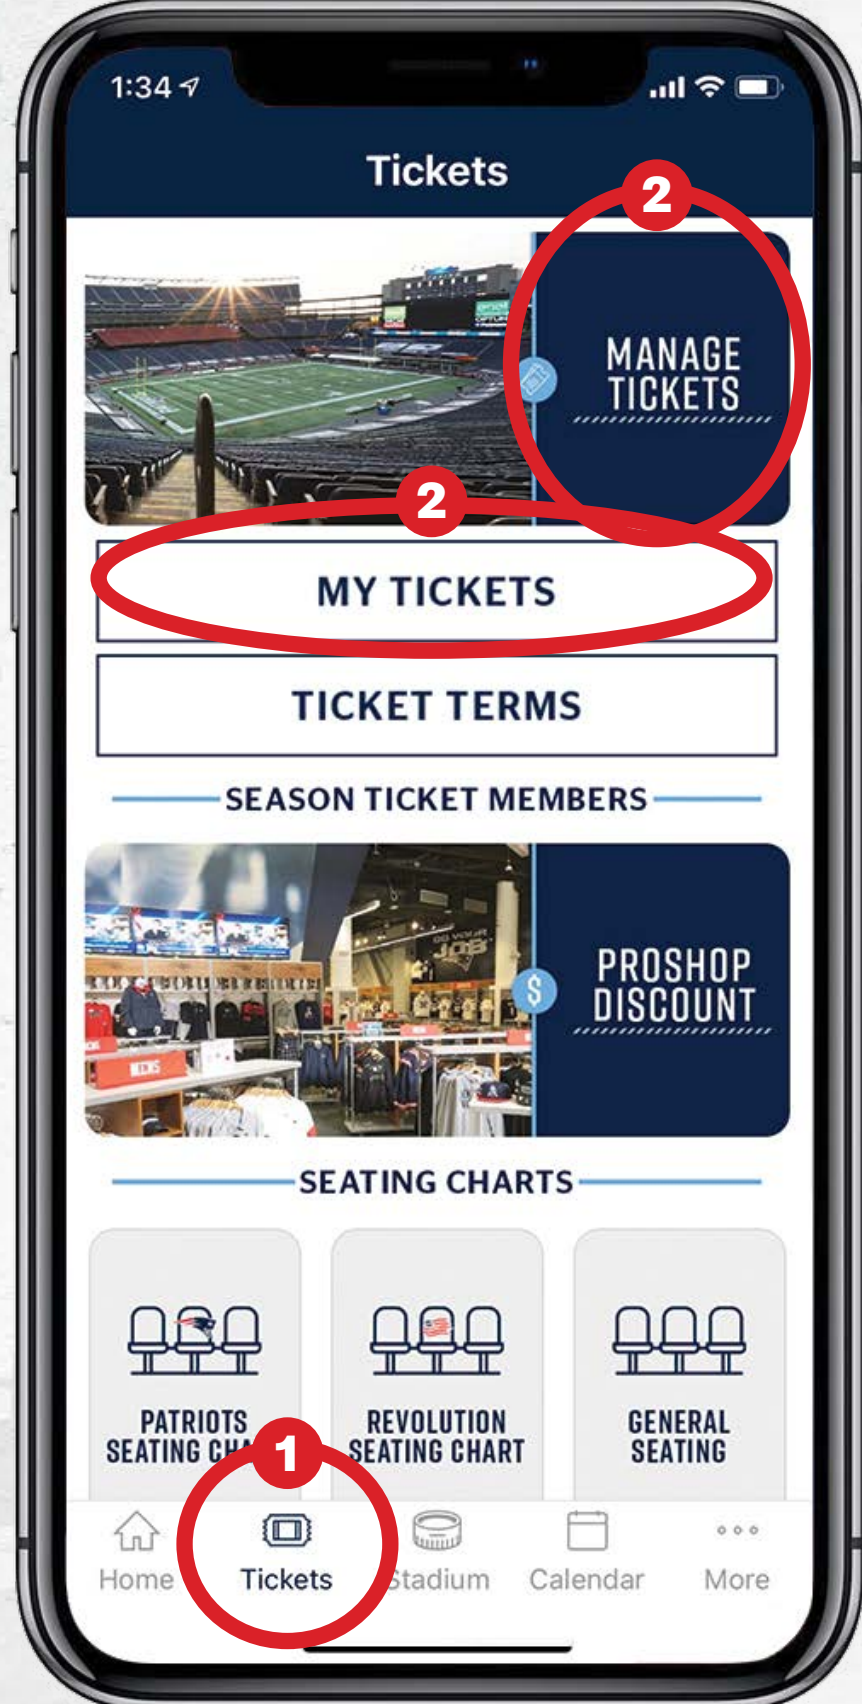

DON'T WAIT!

DOWNLOAD YOUR MOBILE TICKETS NOW
BEFORE YOU HEAD TO THE GATES

IMPORTANT:

We recommend you add your ticket(s) to your mobile wallet before arrival for easy access when entering the gates. Be sure to have your barcode visible on your phone when you approach the stadium gate. Screenshots of barcodes will not be accepted.

2. LOG IN TO YOUR ACCOUNT

You must log in to your Gillette Stadium Ticketmaster account to scan your tickets

3. MANAGE TICKETS

First, click the Tickets icon on the bottom of the screen, then select MANAGE TICKETS or MY TICKETS

4. VIEW BARCODE

Tap the icon for the game/event you are attending, then select VIEW BARCODE to display your ticket barcode

For a detailed mobile ticketing tutorial:

<https://www.gillettestadium.com/tickets/mobile/>