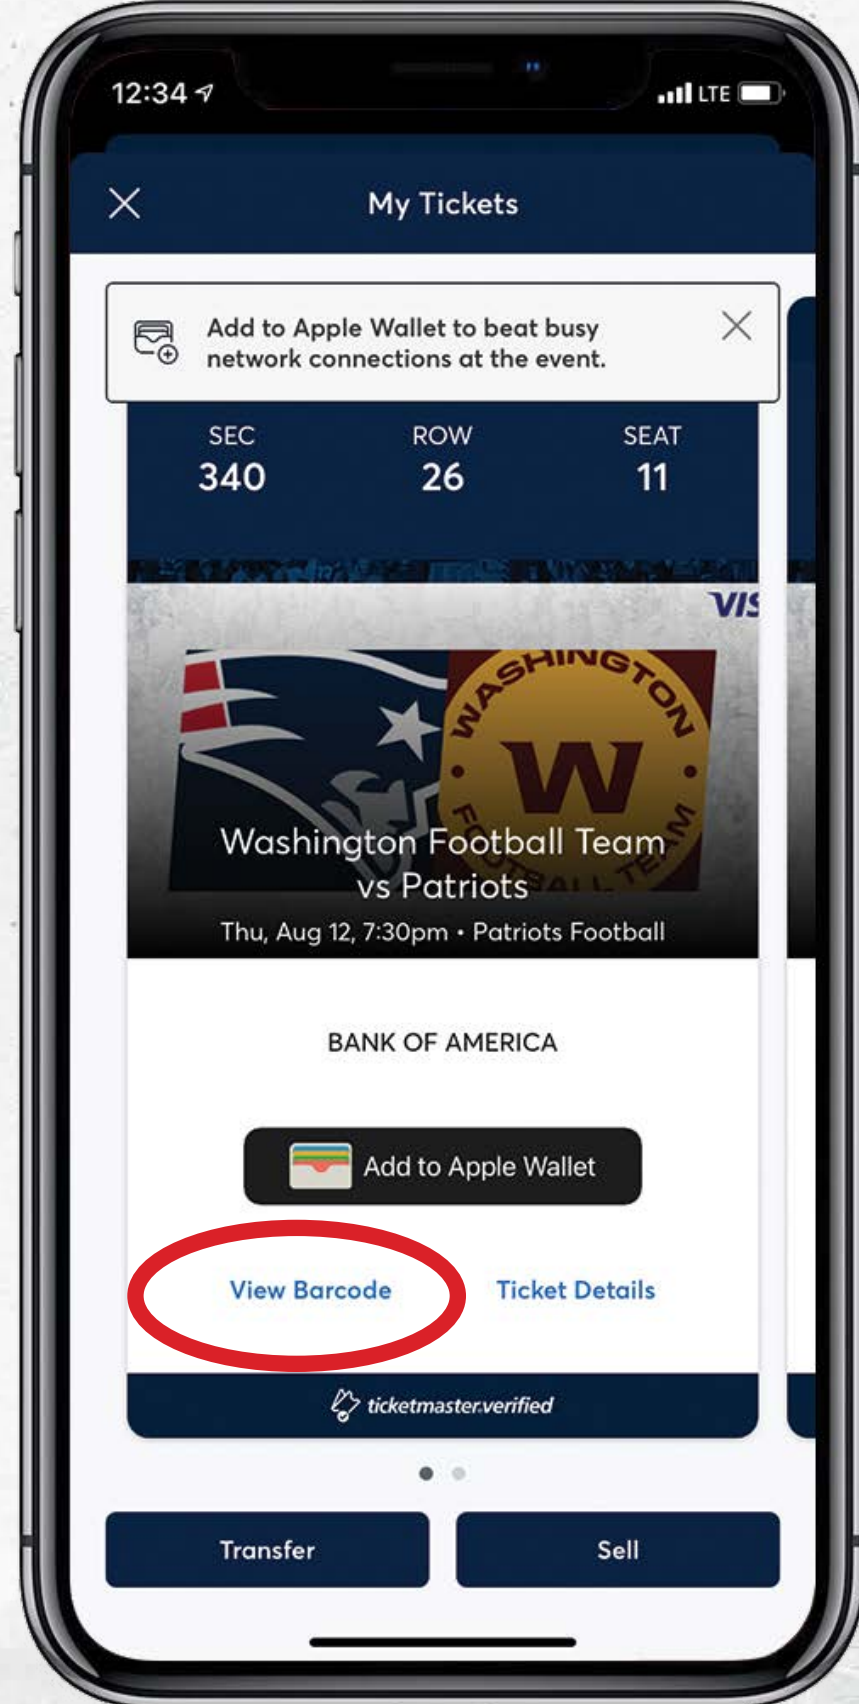

DON'T WAIT!

DOWNLOAD YOUR MOBILE TICKETS NOW
BEFORE YOU HEAD TO THE GATES

IMPORTANT:

We recommend you add your ticket(s) to your mobile wallet before arrival for easy access when entering the gates. Be sure to have your barcode visible on your phone when you approach the stadium gate. Screenshots of barcodes will not be accepted.

2. LOG IN TO YOUR ACCOUNT

You must log in to your Gillette Stadium Ticketmaster account to scan your tickets

3. MANAGE TICKETS

First, click the Tickets icon on the bottom of the screen, then select MANAGE TICKETS or MY TICKETS

4. VIEW BARCODE

Tap the icon for the game/event you are attending, then select VIEW BARCODE to display your ticket barcode

For a detailed mobile ticketing tutorial:

<https://www.gillettestadium.com/tickets/mobile/>