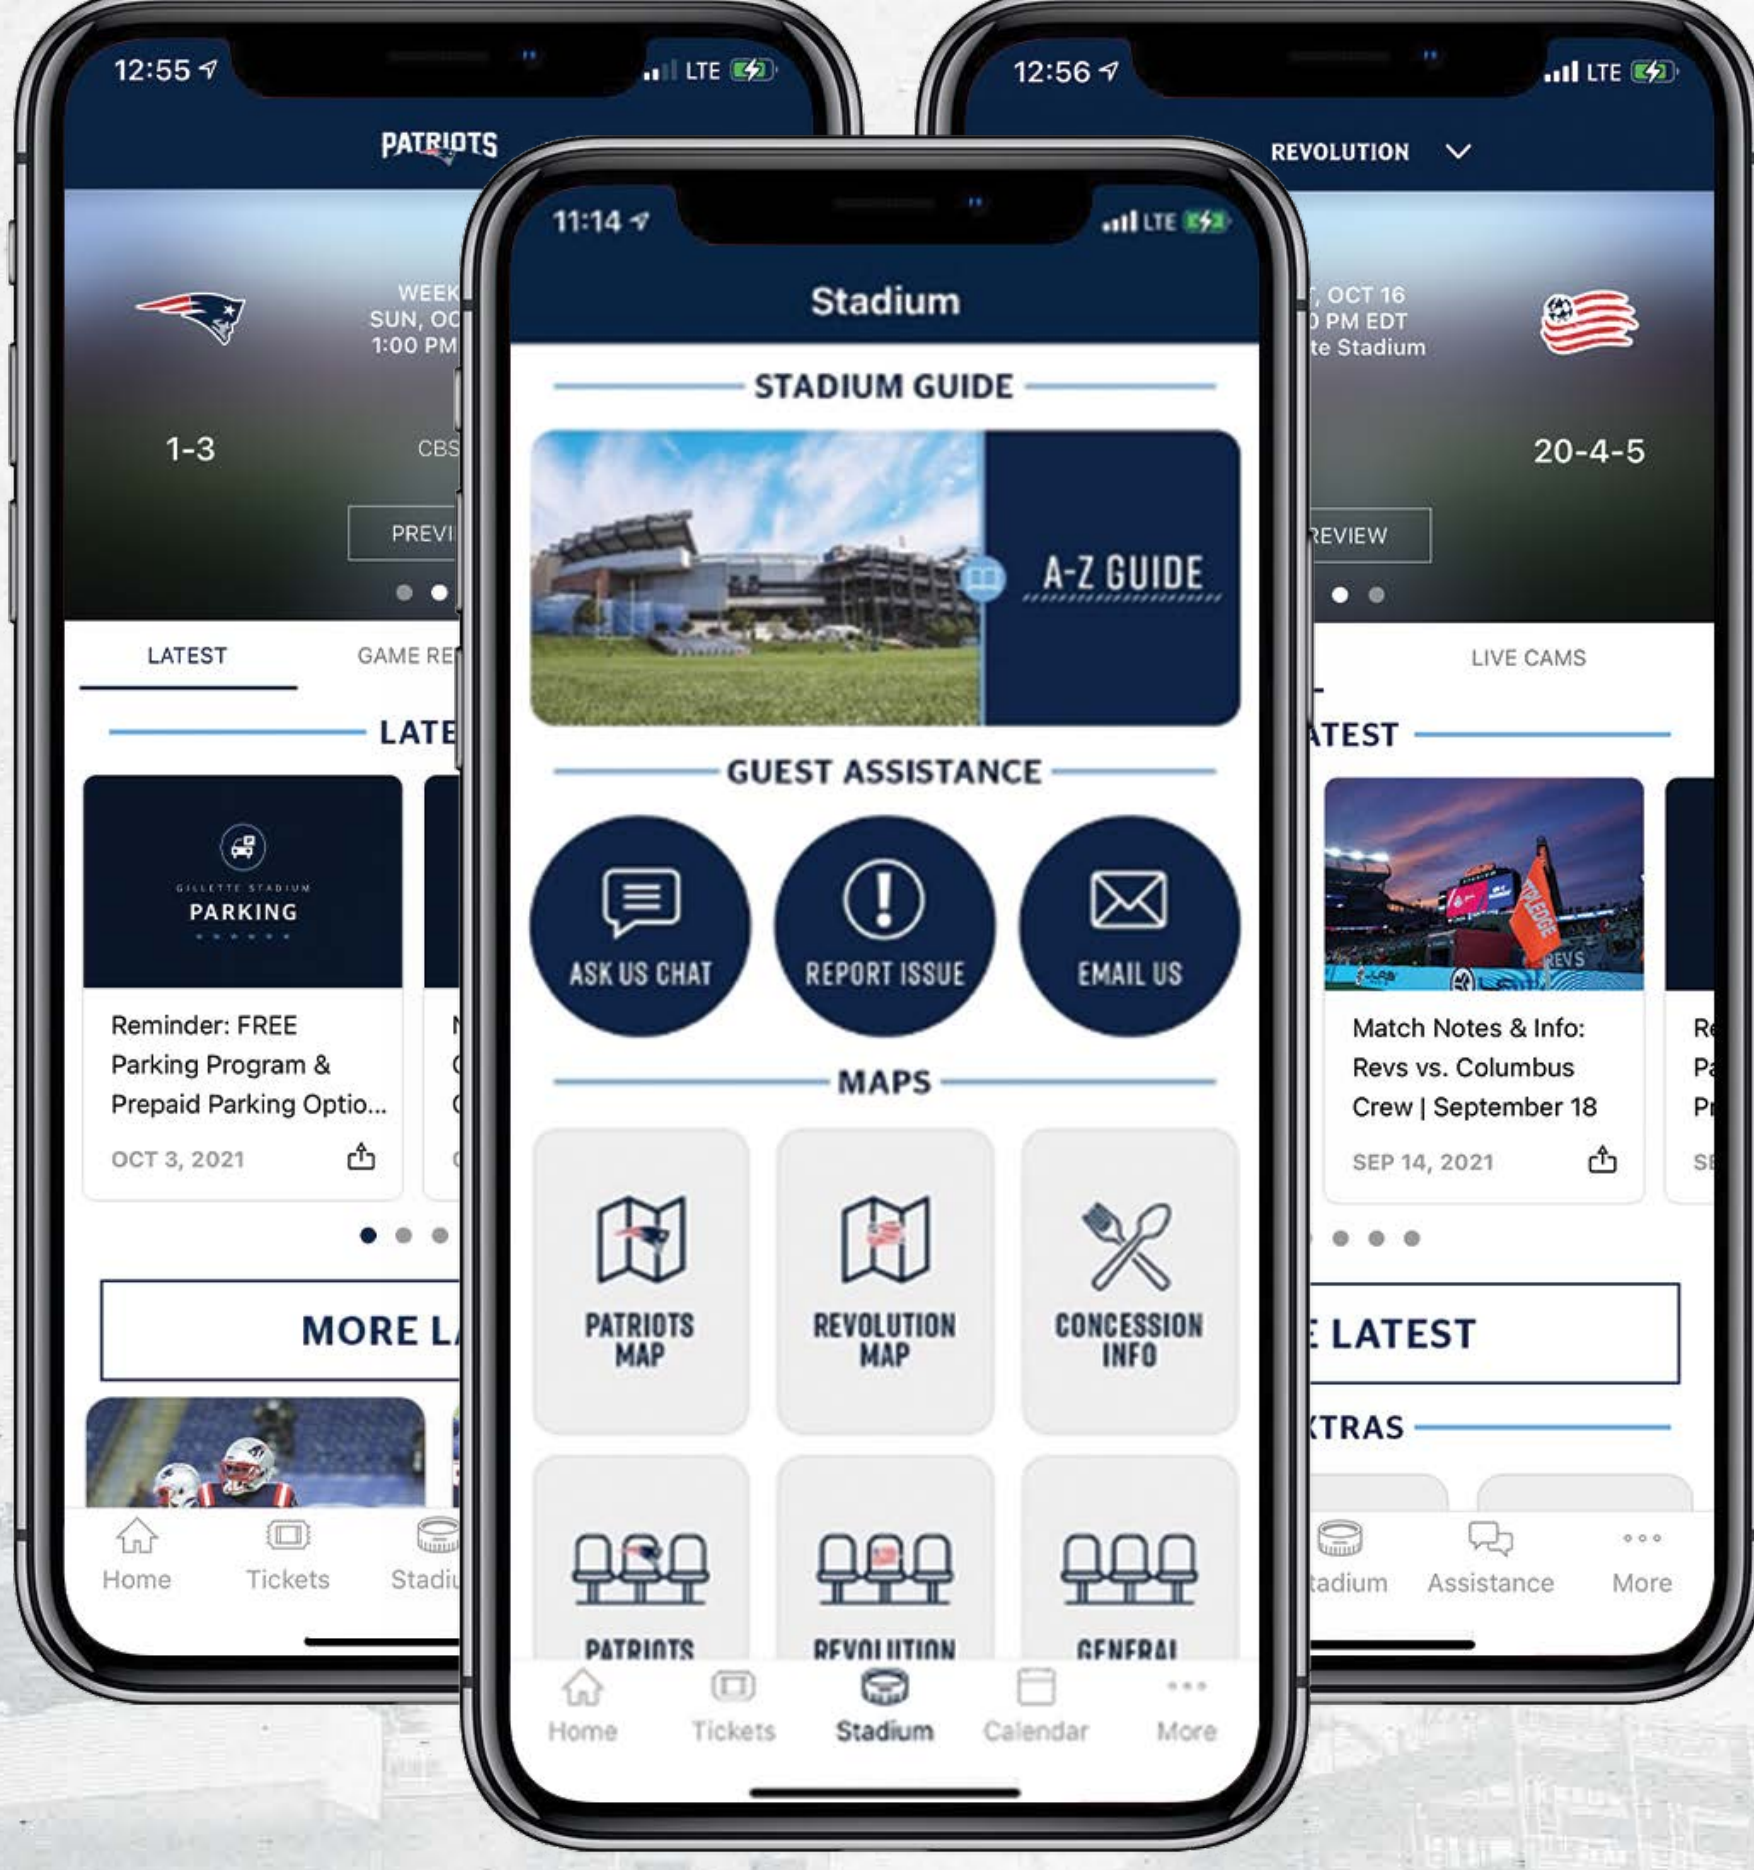

STADIUM GUIDE & GUEST ASSISTANCE

From the Gillette Stadium app home screen, click STADIUM

- Access the stadium A-Z Guide
- Ask us chat tool
- Report an issue
- Maps, seating, parking, directions, and more

WHILE ON WIFI, TAKE ADVANTAGE OF:

- NFL RedZone
- Game replays
- Exclusive camera angles
- Real-time alerts including traffic, weather, parking, and gate open times
- Stats, NFL scores and more!
- Event calendar and updates
- Giveaways and photo fun

PUSH NOTIFICATIONS

From the Gillette Stadium app home screen, click MORE > NOTIFICATIONS & Settings

- Receive notifications for game and event days including traffic, parking, gate times, weather and more

DON'T WAIT!

DOWNLOAD YOUR MOBILE TICKETS NOW
BEFORE YOU HEAD TO THE GATES

IMPORTANT:

We recommend you add your ticket(s) to your mobile wallet before arrival for easy access when entering the gates. Be sure to have your barcode visible on your phone when you approach the stadium gate. Screenshots of barcodes will not be accepted.